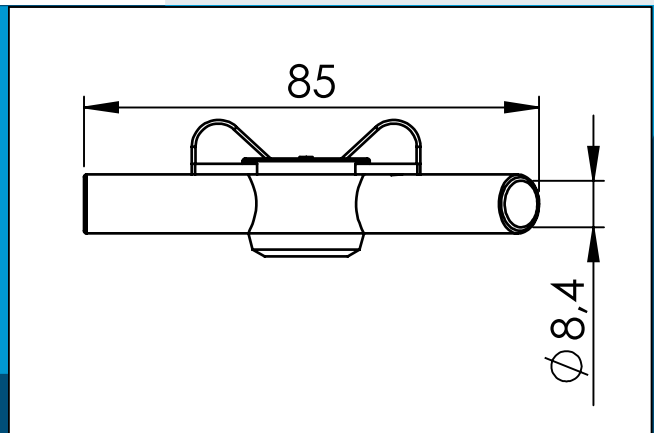

carmo
Your partner in plastic components

09-855 PVC Plastic turn valve, Large for urinebags

Large turn valve for urine bags and medical bags

Nominal measurements in mm

Easy to open/close. Drains ¼ US-gallon in 14 seconds, 1 litre in 15 seconds

More info <http://www.carmo.dk/en/medical-components/drain-valves/turn-valve/09-855/>

All geometrical dimensions and functional information are indicative. (Unless tolerances are specified). Carmo is not responsible for misprints and technical changes.
2024-06-17 19:43:25 UTC