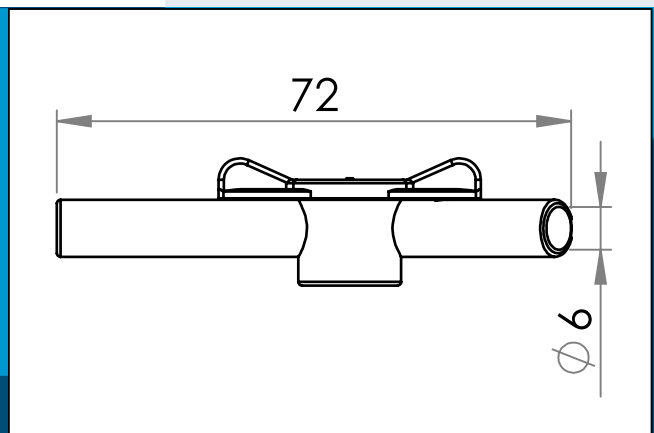

carmo
Your partner in plastic components

09-852 PVC Turn valve, Small

Small turn valve for urine bags and medical bags

Nominal measurements in mm

Easy to open/close. Drains $\frac{1}{4}$ US-gallon in 29 seconds / 1 litre in 31 seconds

More info <http://www.carmo.dk/en/medical-components/drain-valves/turn-valve/09-852/>

All geometrical dimensions and functional information are indicative. (Unless tolerances are specified). Carmo is not responsible for misprints and technical changes.
2024-06-15 11:23:15 UTC