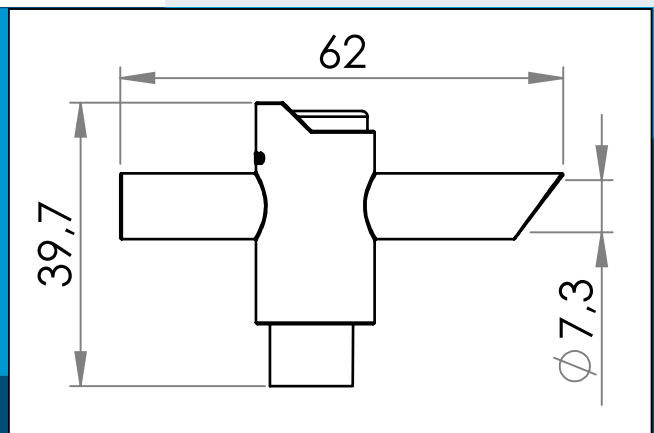

Nominal measurements in mm

Simple one hand operation. Drains ¼ US-gallon in 21 seconds / 1 litre in 22 seconds

T-Tap cross valves are typically used as bottom valves in medical and Urinebags.

Materials: PVC+PEHD

Std. packaging: 1 x 2.000

Interested in other colors or materials? Please call for quote...