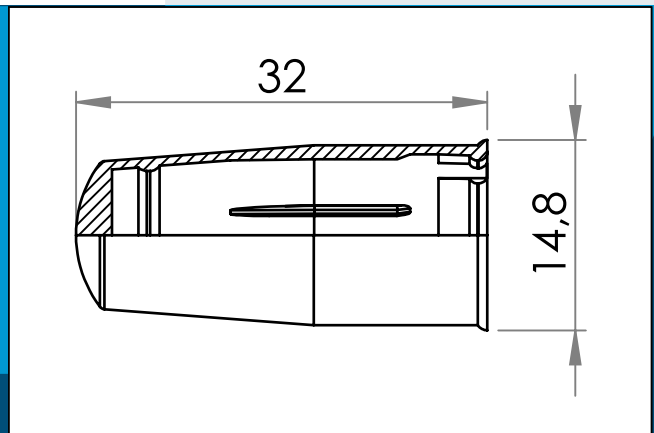

## 09-545 Cap for sampleport connector 09-785, 09-795

Click on protection cap for sample port connectors used on urine bags and medical bags

Nominal measurements in mm

Click on protection cap for sample port connectors. Typically used for tube connections on urine bags and other medical bags. Can be removed and re-fitted with one hand.

Materials:	PELD
Std. packaging:	1 x 10.000
Fits with:	09-785, 09-795
Related products:	09-537, 09-538, 09-542

Interested in other colors or materials? Please call for quote...