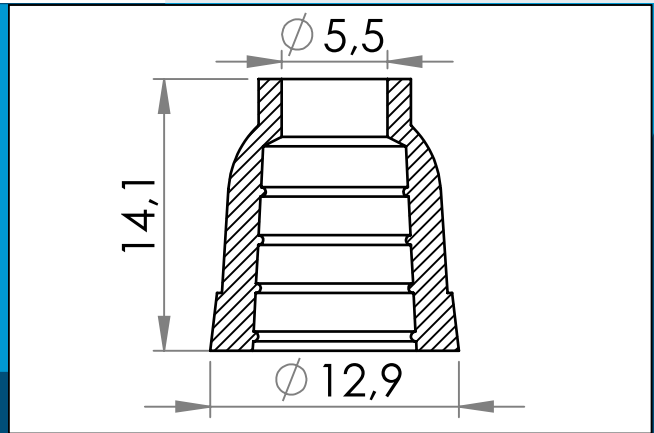

carmo
Your partner in plastic components

06-739 PEHD Tassel, 5.2 mm

Plastic Tassel for cord end finishing

Nominal measurements in mm

Tassel for cord end finishing

Materials: PEHD
Std. packaging: 4 x 5.000

Interested in other colors or materials? Please call for quote...

All geometrical dimensions and functional information are indicative. (Unless tolerances are specified). Carmo is not responsible for misprints and technical changes.
2024-06-17 18:04:49 UTC