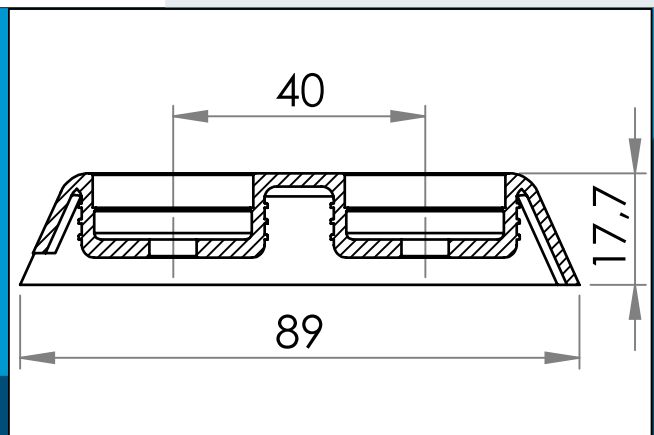

## 06-215 PE Shroud, 2 Holes

Shroud for bolts. For use on curtain side truck trailers

Nominal measurements in mm

Shroud for bolts. For use on curtain side truck trailers. Fits with cap 06-216 (Must be ordered separately: 2 caps per shroud)

Materials: PELD  
Std. packaging: 1 x 700  
Fits with: 06-216

Interested in other colors or materials? Please call for quote...

Carmo A/S, Hojvangen 19, DK-3060 Espergaerde, Denmark  
T: +45 4912 2100, F: +45 4912 2199, E: denmark@carmo.dk  
www.carmo.dk

More info <http://www.carmo.dk/en/technical-components/cleats/related/06-215/>

All geometrical dimensions and functional information are indicative. (Unless tolerances are specified). Carmo is not responsible for misprints and technical changes.  
2024-05-27 00:37:52 UTC