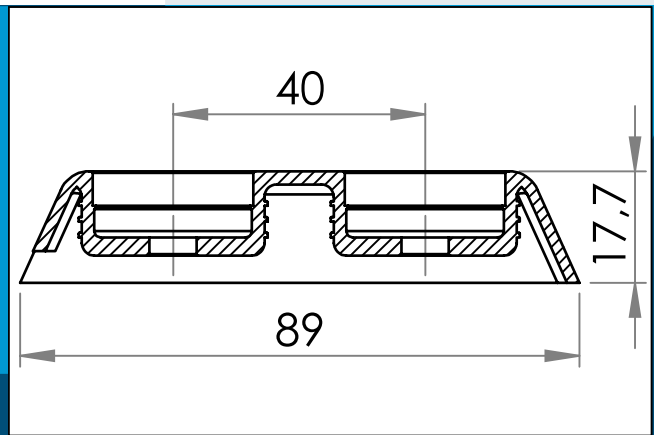

carmo
Your partner in plastic components

06-215 PE Shroud, 2 Holes

Shroud for bolts. For use on curtain side truck trailers

Nominal measurements in mm

Shroud for bolts. For use on curtain side truck trailers. Fits with cap 06-216 (Must be ordered separately: 2 caps per shroud)

Materials: PELD
Std. packaging: 1 x 700
Fits with: 06-216

Interested in other colors or materials? Please call for quote...

Carmo A/S, Hojvangen 19, DK-3060 Espergaerde, Denmark
T: +45 4912 2100, F: +45 4912 2199, E: denmark@carmo.dk
www.carmo.dk

More info <http://www.carmo.dk/en/technical-components/cleats/related/06-215/>

All geometrical dimensions and functional information are indicative. (Unless tolerances are specified). Carmo is not responsible for misprints and technical changes.
2022-10-01 08:24:01 UTC