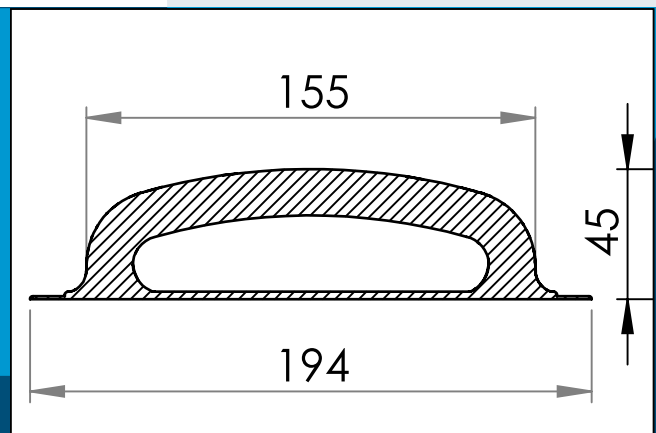

carmo
Your partner in plastic components

05-686 PVC Handle

Handle for use on inflatables, dinghies, boats, portable water tanks for fighting wildfires, gym mattresses etc.

Nominal measurements in mm

Handle for use on inflatables, dinghies, boats, portable water tanks for fighting wildfires, gym mattresses etc. This robust handle is a perfect match for products used in harsh environments.

Materials: PVC
Std. packaging: 1 x 125
Related products: 05-684

Interested in other colors or materials? Please call for quote...

Carmo A/S, Hoejvangen 19, DK-3060 Espergaerde, Denmark
T: +45 4912 2100, F: +45 4912 2199, E: denmark@carmo.dk
www.carmo.dk

More info <http://www.carmo.dk/en/technical-components/cleats/related/05-686/>

All geometrical dimensions and functional information are indicative. (Unless tolerances are specified). Carmo is not responsible for misprints and technical changes.
2022-09-29 19:55:32 UTC