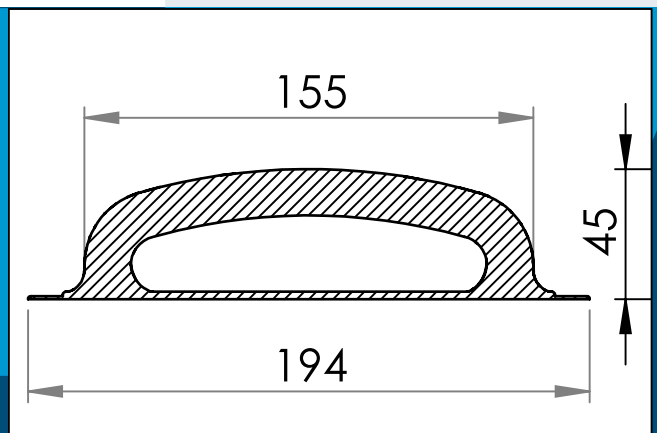

carmo
Your partner in plastic components

05-686 PVC Handle

Handle for use on inflatables, dinghies, boats, portable water tanks for fighting wildfires, gym mattresses etc.

Nominal measurements in mm

Handle for use on inflatables, dinghies, boats, portable water tanks for fighting wildfires, gym mattresses etc. This robust handle is a perfect match for products used in harsh environments.

Materials: PVC
Std. packaging: 1 x 125
Related products: 05-684

Interested in other colors or materials? Please call for quote...

Carmo A/S, Hoejvangen 19, DK-3060 Espergaerde, Denmark
T: +45 4912 2100, F: +45 4912 2199, E: denmark@carmo.dk
www.carmo.dk

More info <http://www.carmo.dk/en/technical-components/cleats/related/05-686/>

All geometrical dimensions and functional information are indicative. (Unless tolerances are specified). Carmo is not responsible for misprints and technical changes.
2024-06-15 10:01:14 UTC