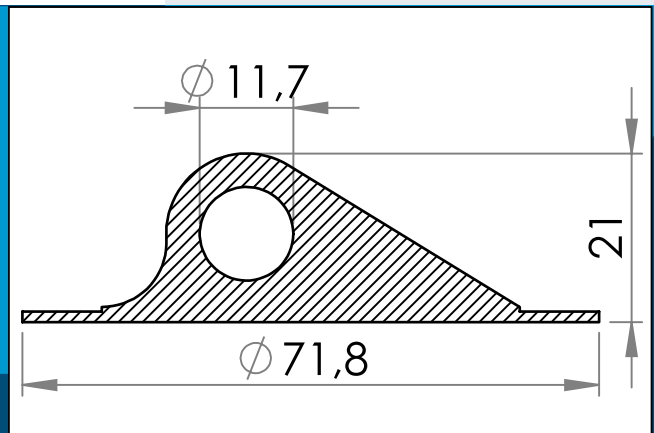

carmo
Your partner in plastic components

05-248 PVC/PUR Line Support, 11/72 mm

High frequency weldable PVC/PUR line support. Can be used with up to 11mm diameter rope or shock cord. 72 mm round base

Nominal measurements in mm

High frequency weldable PVC/PUR line support, with a circular base. Suitable for inner liner bags, play equipment, inflatables etc. Typically used for attaching rope, wire or guy-line to tents, inflatable constructions etc. Can be used with up to 11mm diameter rope or shock cord. 72 mm round base.