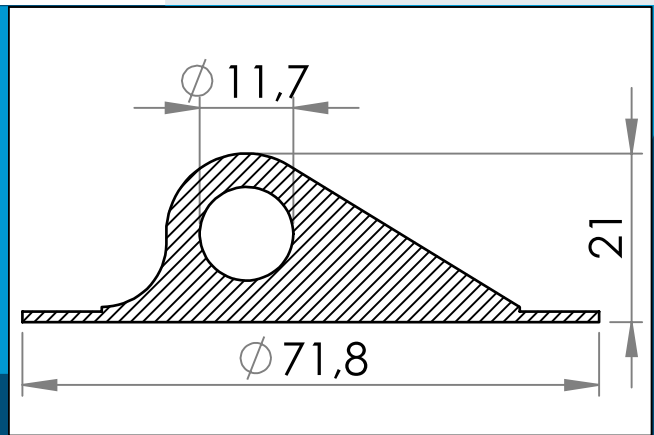

## 05-248 PVC/PUR Line Support, 11/72 mm

High frequency weldable PVC/PUR line support. Can be used with up to 11mm diameter rope or shock cord. 72 mm round base

Nominal measurements in mm

High frequency weldable PVC/PUR line support, with a circular base. Suitable for inner liner bags, play equipment, inflatables etc. Typically used for attaching rope, wire or guy-line to tents, inflatable constructions etc. Can be used with up to 11mm diameter rope or shock cord. 72 mm round base.

More info <http://www.carmo.dk/en/technical-components/cleats/attachment-points/05-248/>

All geometrical dimensions and functional information are indicative. (Unless tolerances are specified). Carmo is not responsible for misprints and technical changes.  
2022-10-01 08:22:23 UTC