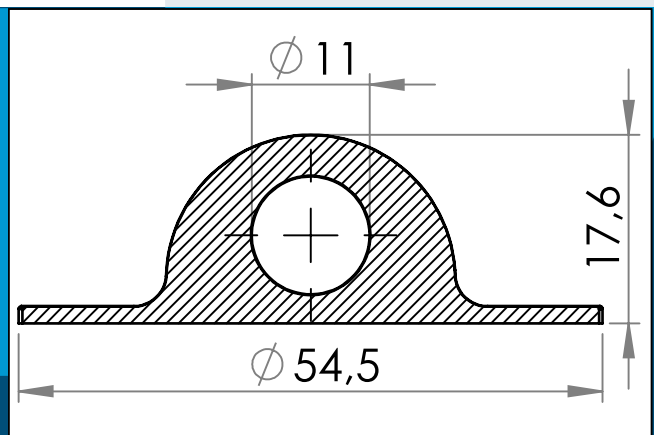

carmo
Your partner in plastic components

05-246 PVC Attachment Point, 11/55 mm

HF weldable Linesupport. For rope, wire or shock cord up to 11 mm.
56 mm round base

Nominal measurements in mm

Widely used with rope or line on inflatable products, play equipment, floating toys, hangers for ventilation socks. For rope, wire or shock cord up to 11 mm. 56 mm round base

More info <http://www.carmo.dk/en/technical-components/cleats/attachment-points/05-246/>

All geometrical dimensions and functional information are indicative. (Unless tolerances are specified). Carmo is not responsible for misprints and technical changes.
2024-06-17 17:39:31 UTC