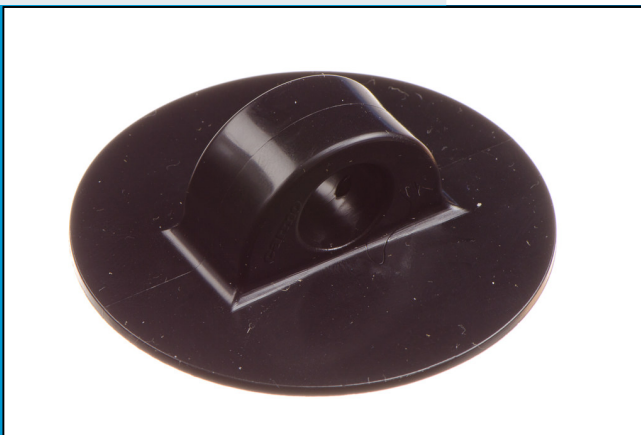

carmo
Your partner in plastic components

05-246 PVC Attachment Point, 11/55 mm

HF weldable Linesupport. For rope, wire or shock cord up to 11 mm.
56 mm round base

Nominal measurements in mm

Widely used with rope or line on inflatable products, play equipment, floating toys, hangers for ventilation socks. For rope, wire or shock cord up to 11 mm. 56 mm round base

To be HF welded or glued on. Typically used for anchoring, tensioning or tying together inflatable constructions.

Available in several colours. Can be custom designed in other materials for specific usages or environments.

Materials: PVC
Std. packaging: 1 x 1.600
Related products: 05-147, 05-148, 05-248

Interested in other colors or materials? Please call for quote...

Carmo A/S, Højvangen 19, DK-3060 Espergærde, Denmark
T: +45 4912 2100, F: +45 4912 2199, E: denmark@carmo.dk
www.carmo.dk