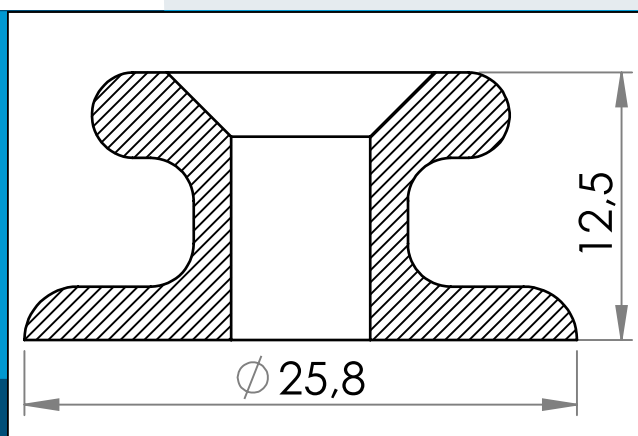

carmo
Your partner in plastic components

05-201 PEHD Anchoring Point For Ladder strap

A versatile attachment point for rope, shock cord, straps etc. for securing tarpaulins, banners, trailer covers.

Nominal measurements in mm

A versatile attachment point for rope, shock cord, straps etc. for securing tarpaulins, banners, trailer covers. Suitable for use with ladder straps, shock cords and rope up to Ø 6 mm. Can be fixed by countersunk screws, bolts or rivets.

More info <http://www.carmo.dk/en/technical-components/cleats/related/05-201/>

All geometrical dimensions and functional information are indicative. (Unless tolerances are specified). Carmo is not responsible for misprints and technical changes.
2022-09-29 20:09:50 UTC