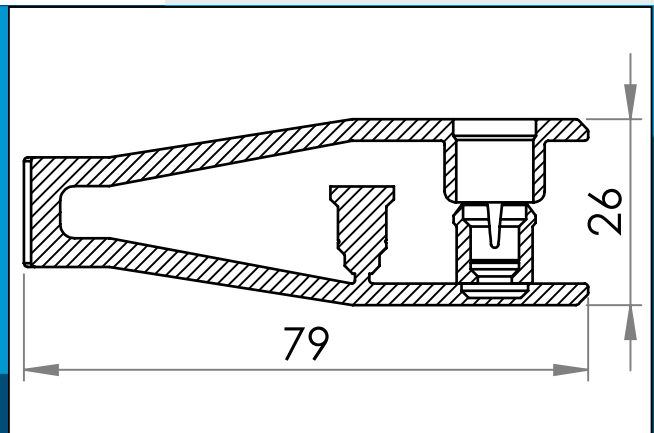

## 05-200 Car-Lo Lock Clamp With Plug

Clamp for attaching banners, tarpaulins etc.

Nominal measurements in mm

A device that strengthens, extends and allows rotation for all types of grommet and holes in soft and hard materials. Prevents possible deformation under extreme loads, e.g. when pulling heavy tarpaulins. It can be used with rope, line, shock cord, ladder straps, even carabineers. Can also be used as a hanger.

[Watch our video about Car-Lo](#)

High density polyethylene (HDPE): high strength, weather and chemical resistant.

Materials:	PEHD
Std. packaging:	1 x 1.800
Fits with:	04-277, 04-278
Related products:	05-201, 04-278, 05-201

More info <http://www.carmo.dk/en/technical-components/cleats/related/05-200/>

All geometrical dimensions and functional information are indicative. (Unless tolerances are specified). Carmo is not responsible for misprints and technical changes.  
2024-05-27 00:06:45 UTC