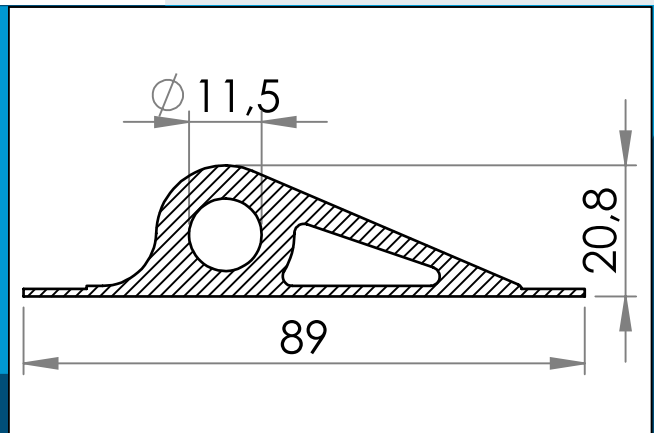

05-148 PVC Attachment Point w. square base, 12/90 mm

High frequency weldable PVC line support, with a rectangular base. Can be used with up to 11mm diameter rope or shock cord.

Nominal measurements in mm

High frequency weldable PVC line support, with a rectangular base. Can be used with up to 11mm diameter rope or shock cord. Suitable for low temperature usage and UV stabilised.

PVC, 51 Shore D nominal hardness. Suitable for low temperature usage and UV stabilised.

Materials: PVC
Std. packaging: 1 x 800
Related products: 05-146, 05-246, 05-247, 05-248

Interested in other colors or materials? Please call for quote...