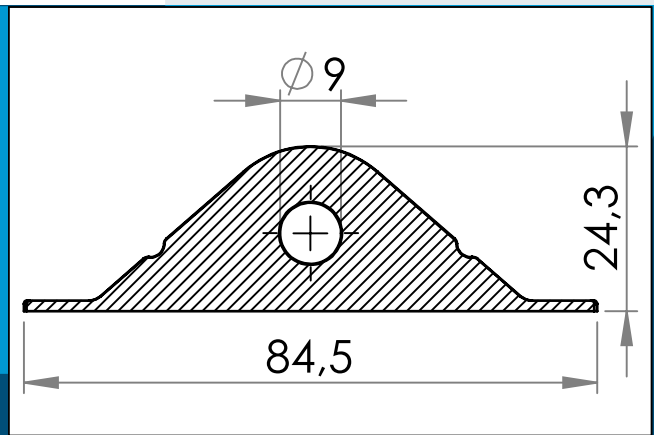

carmo
Your partner in plastic components

05-147 Plastic Rope Support, 9/85 mm

HF weldable Line support suitable for rope / line up to Ø9 mm

Nominal measurements in mm

High frequency weldable PVC line support. Widely used with rope or line on inflatable products, play equipment, floating toys, hangers for ventilation socks. Typically used for attaching rope, wire or guy-lines. Can be used with up to 9mm diameter rope or shock cord.

PVC, grey 51 Shore D nominal hardness. PVC, black, 75 shore A nominal hardness. Both are suitable for low temperature usage and are UV stabilised.

Materials: PVC
Std. packaging: 1 x 1.000
Related products: 05-146, 05-246, 05-247