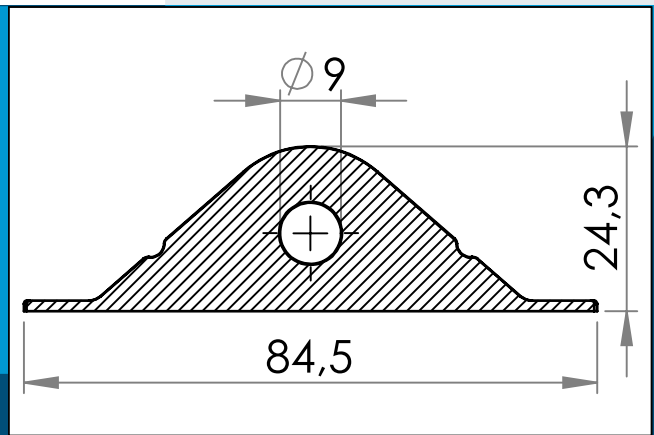

## 05-147 Plastic Rope Support, 9/85 mm

HF weldable Line support suitable for rope / line up to Ø9 mm

Nominal measurements in mm

High frequency weldable PVC line support. Widely used with rope or line on inflatable products, play equipment, floating toys, hangers for ventilation socks. Typically used for attaching rope, wire or guy-lines. Can be used with up to 9mm diameter rope or shock cord.

More info <http://www.carmo.dk/en/technical-components/cleats/attachment-points/05-147/>

All geometrical dimensions and functional information are indicative. (Unless tolerances are specified). Carmo is not responsible for misprints and technical changes.  
2024-06-17 19:18:11 UTC