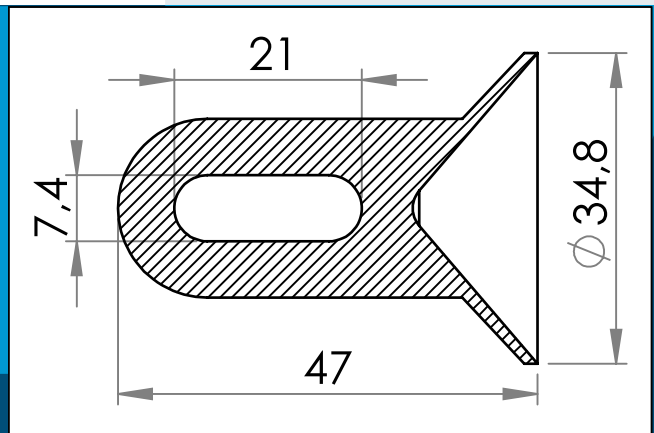

carmo
Your partner in plastic components

05-145 PVC Corner with loop

Weldable corner with loop for use on tents, for attachment of guy ropes and lines

Nominal measurements in mm

Weldable corner with loop for use on tents, for attachment of guy ropes and lines

Materials: PVC
Std. packaging: 1 x 2.500

Interested in other colors or materials? Please call for quote...

Carmo A/S, Højvangen 19, DK-3060 Espergærde, Denmark
T: +45 4912 2100, F: +45 4912 2199, E: denmark@carmo.dk
www.carmo.dk

More info <http://www.carmo.dk/en/technical-components/cleats/attachment-points/05-145/>

All geometrical dimensions and functional information are indicative. (Unless tolerances are specified). Carmo is not responsible for misprints and technical changes.
2022-10-06 19:58:00 UTC