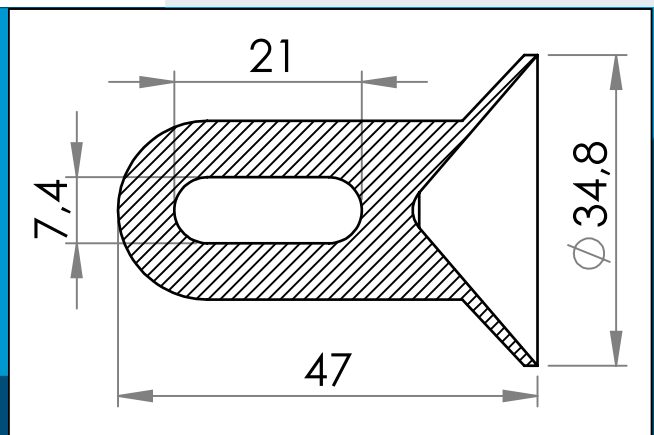

## 05-145 PVC Corner with loop

Weldable corner with loop for use on tents, for attachment of guy ropes and lines

Nominal measurements in mm

Weldable corner with loop for use on tents, for attachment of guy ropes and lines