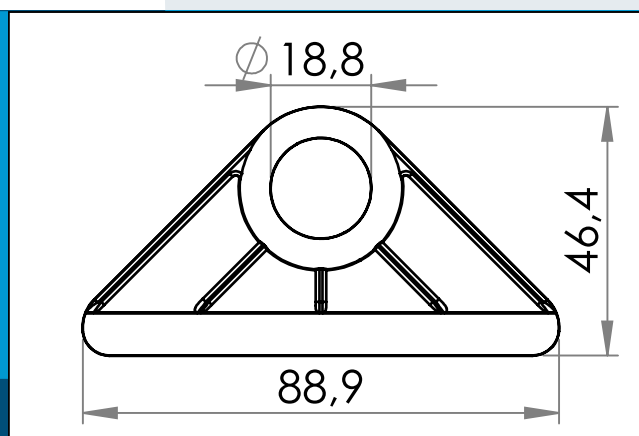

carmo
Your partner in plastic components

04-105 PVC Re-enforcement Triangle

PVC corner, widely used for attaching guy lines to tents, marquees, tarpaulins. Can be either HF welded or sewn on.

Nominal measurements in mm

PVC Re-enforcement Triangle widely used for attaching guy lines to tents, marquees, tarpaulins. Can be either HF welded or sewn on.

PVC PZ33, hardness 45 +/-2 Shore D

Materials: PVC
Std. packaging: 4 x 1.000
Related products: 04-106, 04-601