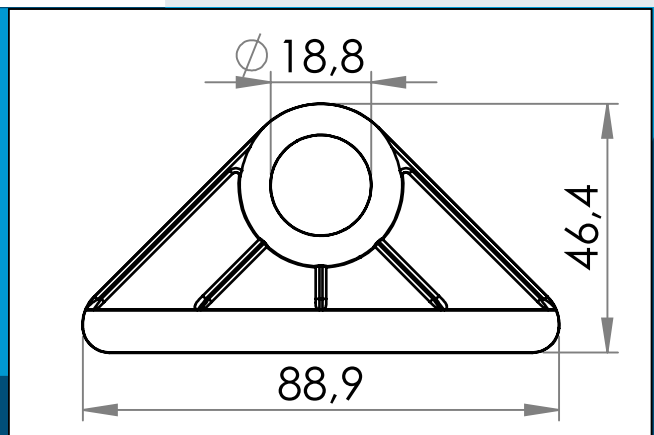

## 04-105 PVC Re-enforcement Triangle

PVC corner, widely used for attaching guy lines to tents, marquees, tarpaulins. Can be either HF welded or sewn on.

Nominal measurements in mm

PVC Re-enforcement Triangle widely used for attaching guy lines to tents, marquees, tarpaulins. Can be either HF welded or sewn on.

PVC PZ33, hardness 45 +/-2 Shore D

Materials: PVC  
Std. packaging: 4 x 1.000  
Related products: 04-106, 04-601

Interested in other colors or materials? Please call for quote...

Carmo A/S, Hoejvangen 19, DK-3060 Espergaerde, Denmark  
T: +45 4912 2100, F: +45 4912 2199, E: [denmark@carmo.dk](mailto:denmark@carmo.dk)  
[www.carmo.dk](http://www.carmo.dk)

More info <http://www.carmo.dk/en/technical-components/grommets-and-eyelets/plastic-eyelet-border/04-105/>

All geometrical dimensions and functional information are indicative. (Unless tolerances are specified). Carmo is not responsible for misprints and technical changes.  
2024-06-17 16:52:41 UTC