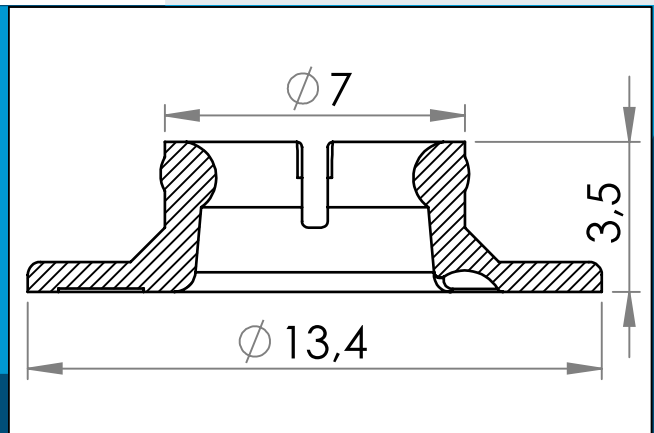

carmo
Your partner in plastic components

02-431 PA / Nylon Snapfastener, female (heavy closing strength)

Female snap fastener with heavy closing strength

Nominal measurements in mm

Nylon snap fastener - female part. Snaps together with male part 02-031 to form a joint with heavy closing strength. Can be re-opened and re-used.

Materials: PA
Std. packaging: 2 x 25.000
Fits with: 02-031,02-118

Interested in other colors or materials? Please call for quote...

Carmo A/S, Hoejvangen 19, DK-3060 Espergaerde, Denmark
T: +45 4912 2100, F: +45 4912 2199, E: denmark@carmo.dk
www.carmo.dk

More info <http://www.carmo.dk/en/technical-components/buttons/plastic-snap-fasteners/02-431/>

All geometrical dimensions and functional information are indicative. (Unless tolerances are specified). Carmo is not responsible for misprints and technical changes.
2022-09-29 19:46:18 UTC