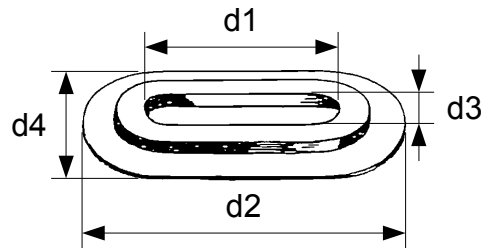

WELDABLE EYELETS OVAL/SQUARE

DIMENSIONS

Eyelets with square shoulders

No	d1 mm	d2 mm	d3 mm	d4 mm
04-134	27.0	41.0	6.1	20.4
04-204	42.4	71.2	9.5	38.7
04-206	51.2	85.2	13.4	47.2
04-403	40.4	72.9	20.0	52.5
04-205 square	43.5	81.4	24.7	62.0

Eyelets with round shoulders

No	d1 mm	d2 mm	d3 mm	d4 mm
04-140	45.0	52.0	4.0	11.3
04-141	88.5	100.5	24.5	36.5