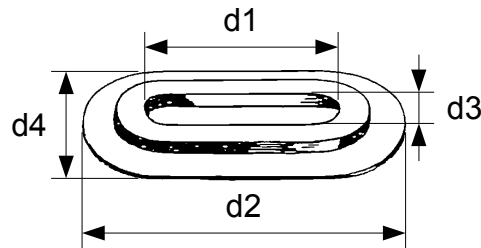

# WELDABLE EYELETS OVAL/SQUARE

## DIMENSIONS

### Eyelets with square shoulders

No	d1 mm	d2 mm	d3 mm	d4 mm
04-134	27.0	41.0	6.1	20.4
04-204	42.4	71.2	9.5	38.7
04-206	51.2	85.2	13.4	47.2
04-403	40.4	72.9	20.0	52.5
04-205 square	43.5	81.4	24.7	62.0

### Eyelets with round shoulders

No	d1 mm	d2 mm	d3 mm	d4 mm
04-140	45.0	52.0	4.0	11.3
04-141	88.5	100.5	24.5	36.5